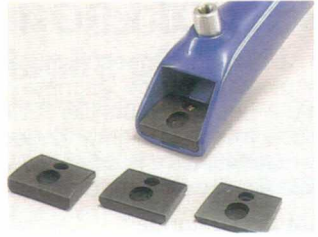

Quicks EOLLA and SX ALPHA BOWS

By YAMAHA

Yamaha's Super New Top Tournament Eolla Bow — designed to minimise vibration in the handle. New limbs with enhanced shooting characteristics.

Draw weight (Draw weight: measured at 26" from pivot point)

Bow Length	Combination		"EOLLA" Ceramics Carbon, Carbon Graphite, Lamina Glass
	Handle	Limb	
64"	Short	Short	30-43 lbs.
66"		Medium	30-49 lbs.
(68")		Long	35-45 lbs.
(66")	Long	Short	29-42 lbs.
68"		Medium	29-48 lbs.
70"		Long	34-44 lbs.

- Grips Eolla Low, medium, high and MX (medium low)
- Master string height: 64" 8 1/4, 66" 8 1/2, 68" 8 3/4, 70" 9".
- Bow weight: (ceramics carbon) 64"/66": 1.43kg, 68": 1.48kg (carbon graphite) 64"/66": 1.48kg, 68": 1.51kg (lamina-glass) 64"/66": 1.48kg, 68": 1.53kg
- Standard equipment: Draw weight adjusters (3 types). MX grip
- Left hand short handle available only.

α-SX BOW

α-SX HANDLE

α-SX LIMBS

Draw weight (Draw weight: measured at 26" fro

α-SX	
66"	26, 28, 30, 32, 34, 36, lbs.

- Master string height: 66": 8 1/4
- Bow weight: 1.17kg.
- Standard equipment: MX grip

1. **PRICES**
2. YB40 SX Bow £347.73 (E)
   - YB40A Limbs only £218.94 (C)
   - YB32 Grip only £ 5.96 (A)
3. (These grips fit Alpha Ex also. Low, medium, high & MX as above).

PRICES EOLLA BOWS

1. **HANDLES**
2. YB15H Standard colour handle £251.14 (E)
   - YB16H 2 tone colour handle £289.78 (E)
   - YB14H 3 colour handle £302.66 (E)

1. **LIMBS**
2. YB15A Standard lamina glass limbs £347.74 (E)
   - YB16A Carbon graphite limbs £447.77 (E)
   - YB17A Ceramics carbon limbs £540.92 (E)

1. **ACCESSORIES**
2. YB13 Eolla grips £ 5.96 (A)

■ Grip