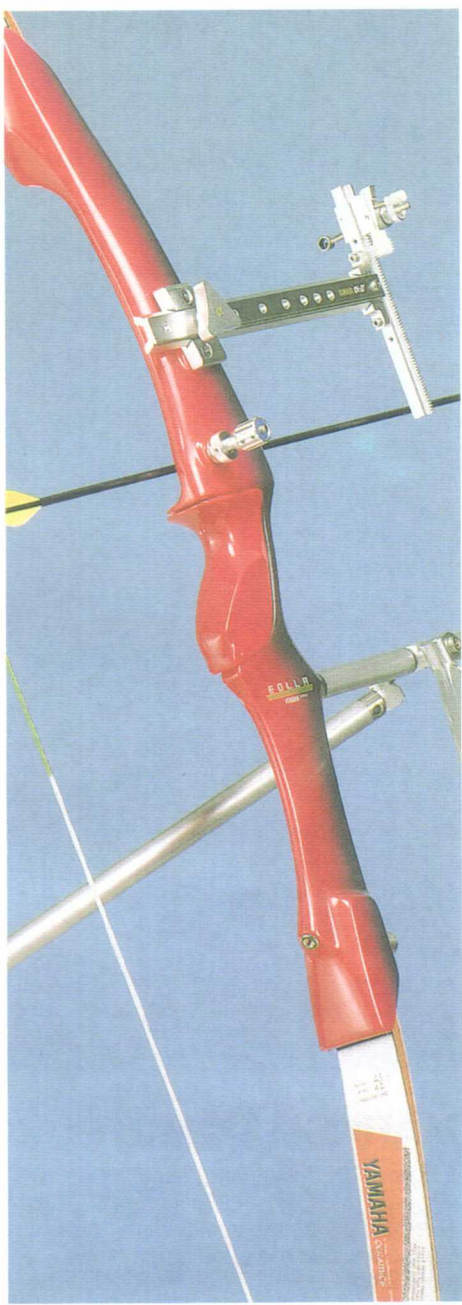

# Quicks EOLLA and SX ALPHA BOWS

By YAMAHA

Yamaha's Super New Top Tournament Eolla Bow — designed to minimise vibration in the handle. New limbs with enhanced shooting characteristics.

CERAMICS CARBON LIMBS

CARBON GRAPHITE LIMBS

LAMINA GLASS LIMBS

Draw weight (Draw weight: measured at 26" from pivot point)

Bow Length	Combination		"EOLLA" Ceramics Carbon, Carbon Graphite, Lamina Glass
	Handle	Limb	
64"	Short	Short	30-43 lbs.
66"		Medium	30-49 lbs.
(68")		Long	35-45 lbs.
(66")	Long	Short	29-42 lbs.
68"		Medium	29-48 lbs.
70"		Long	34-44 lbs.

- Grips Eolla Low, medium, high and MX (medium low)
- Master string height: 64" 8 1/4, 66" 8 1/2, 68" 8 3/4, 70" 9".
- Bow weight: (ceramics carbon) 64"/66": 1.43kg, 68": 1.48kg (carbon graphite) 64"/66": 1.48kg, 68": 1.51kg (lamina-glass) 64"/66": 1.48kg, 68": 1.53kg
- Standard equipment: Draw weight adjusters (3 types). MX grip
- Left hand short handle available only.

### α-SX LIMBS

Draw weight (Draw weight: measured at 26" fro

α-SX	
66"	26, 28, 30, 32, 34, 36, lbs.

- Master string height: 66": 8 1/4
- Bow weight: 1.17kg.
- Standard equipment: MX grip

- PRICES**
- YB40 SX Bow £347.73 (E)
  - YB40A Limbs only £218.94 (C)
  - YB32 Grip only £ 5.96 (A)
- (These grips fit Alpha Ex also. Low, medium, high & MX as above).