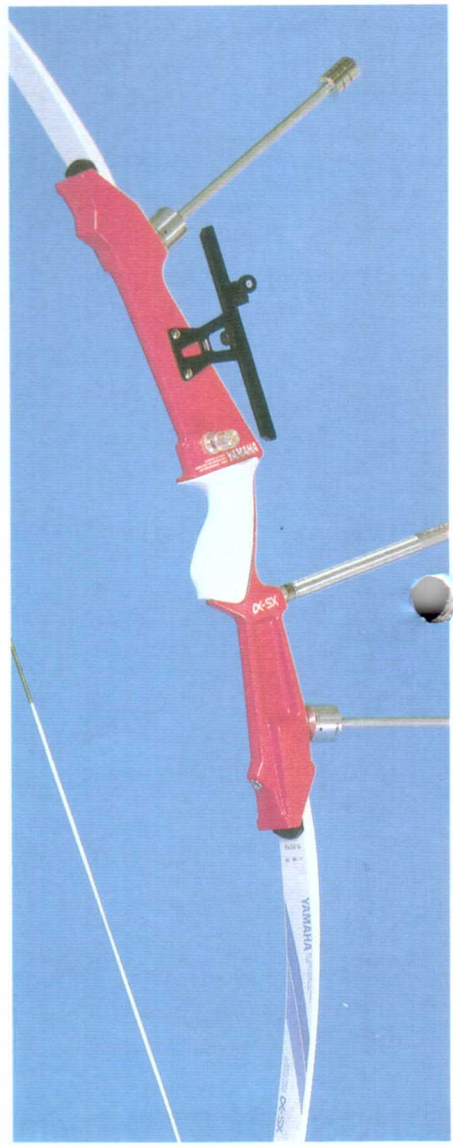

# Quicks EOLLA and SX ALPHA BOWS

By YAMAHA

Yamaha's Super New Top Tournament Eolla Bow — designed to minimise vibration in the handle. New limbs with enhanced shooting characteristics.

CERAMICS CARBON LIMBS

CARBON GRAPHITE LIMBS

LAMINA GLASS LIMBS

Draw weight (Draw weight: measured at 26" from pivot point)

Bow Length	Combination		"EOLLA" Ceramics Carbon, Carbon Graphite, Lamina Glass
	Handle	Limb	
64"	Short	Short	30-43 lbs.
66"		Medium	30-49 lbs.
(68")		Long	35-45 lbs.
(66")	Long	Short	29-42 lbs.
68"		Medium	29-48 lbs.
70"		Long	34-44 lbs.

- Grips Eolla Low, medium, high and MX (medium low)
- Master string height: 64" 8 1/4, 66" 8 1/2, 68" 8 3/4, 70" 9".
- Bow weight: (ceramics carbon) 64"/66": 1.43kg, 68": 1.48kg (carbon graphite) 64"/66": 1.48kg, 68": 1.51kg (lamina-glass) 64"/66": 1.48kg, 68": 1.53kg
- Standard equipment: Draw weight adjusters (3 types). MX grip
- Left hand short handle available only.

### α-SX LIMBS

Draw weight (Draw weight: measured at 26" fro

α-SX	
66"	26, 28, 30, 32, 34, 36, lbs.

- Master string height: 66": 8 1/4
- Bow weight: 1.17kg.
- Standard equipment: MX grip

- PRICES**
- YB40 SX Bow £347.73 (E)
  - YB40A Limbs only £218.94 (C)
  - YB32 Grip only £ 5.96 (A)
- (These grips fit Alpha Ex also. Low, medium, high & MX as above).